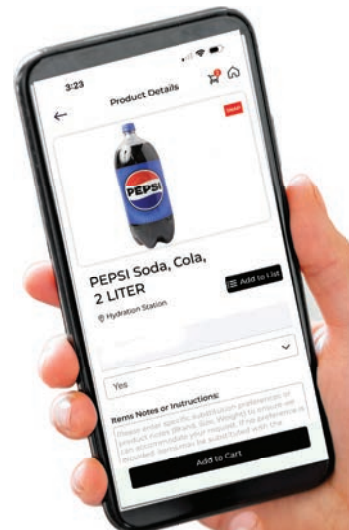

**7<sup>49</sup>** lb.

**Trig's**  
**REWARDS**

**Make Life More REWARDing**

**Sign Up Today!**

Exclusive Member Deals | Thousands of Coupons | Earn REWARDS on Groceries & Gas

Download the new App  
for Exclusive Deals:  
or visit [Trigs.com/REWARDS](https://Trigs.com/REWARDS)

**DIGITAL DEAL**  
of **THE WEEK!**

**Pepsi Products**  
2 liter, Selected Varieties

**FREE**

with a separate \$10 purchase and  
Trig's REWARDS. Limit 1 Please.

**Digital Coupon:** Clip this coupon  
in Your App